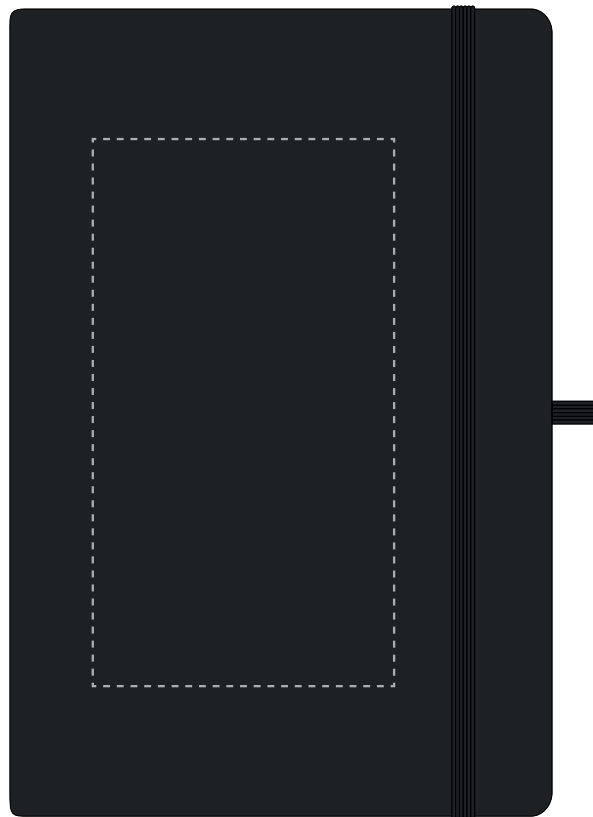

Your Ref:	Quantity:	Product Code: QS0015
Our Ref:	Version: 1	Product Colour: BLACK

PRINTING CONCERNS:

We stock this item in the following colours

**PANTONE REFERENCE(S)**

Due to the nature of the product the print position may vary by 2 - 3 mm

● Debossing/ Foil Blocking

ARTWORK SCALE 50%

- CENTRED TO PRINT AREA
- CENTRED TO NOTEBOOK

Product Image for visualisation
- colours may vary

The dashed line is to demonstrate print area and will not appear on your printed item

To proceed, please approve visual via the online system.

ARTWORK SCALE 100%
Max print area: 80mm x 145mm